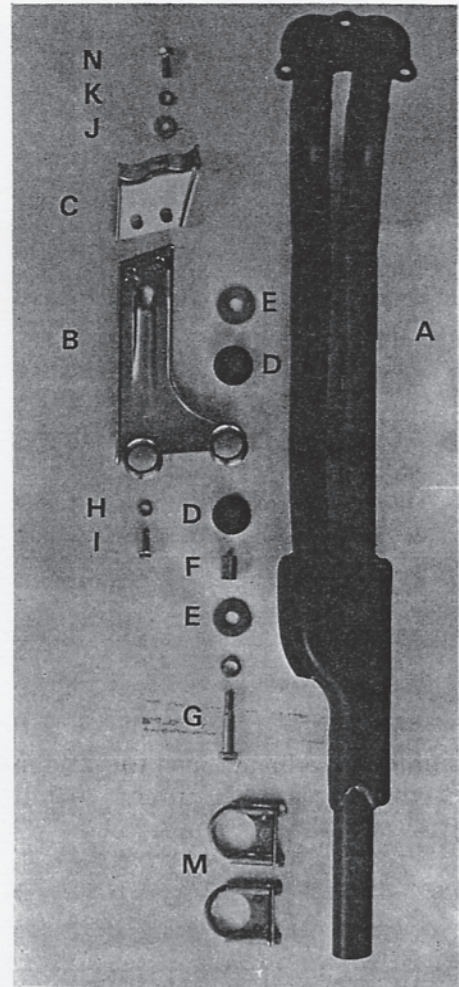

A	18210-MSI-0000	EX. PIPE ASS'Y	1	4-2-1 TYPE
B	18221-MSI-941	EX. PIPE BRACKET	1	
C	18222-MSI-941	EX. PIPE BRACKET B	1	
D	18223-MSI-941	BUSHING, BRACKET	4	
E	18224-MSI-941	WASHER, BRACKET	3	
F	18225-MSI-941	COLLAR, BRACKET	2	
G	18226-MSI-941	BOLT, BRACKET	2	
H	90509-MSI-000	WASHER, PLAIN	2	
I	92000-06016-OS	BOLT HEX 6×16mm	4	
J	94101-08800	WASHER PLAIN 8mm	4	
K	94111-08800	WASHER SPRING 8mm	7	
L	1594111-12800	WASHER SPRING 12mm	2	
M	95010-0000	CLIP, EX. PIPE	2	
N	92000-08045-OB	BOLT HEX 8×45mm	1	

Please be reserved to use this exhaust system on public road without equipping with Honda Civic muffler.

A	15420-MSI-0200	BOLT, OIL FILTER	1
B	15411-MSI-0000	CASE, OIL FILTER	1
C	15461-MSI-0000	OIL FILTER SET	1
D	15462-MSI-0000	SPRING, OIL FILTER	1

Special oil filter case set to cover all conditions, even for extremely high oil pressure due to cold oil temperature before engine is warmed up.