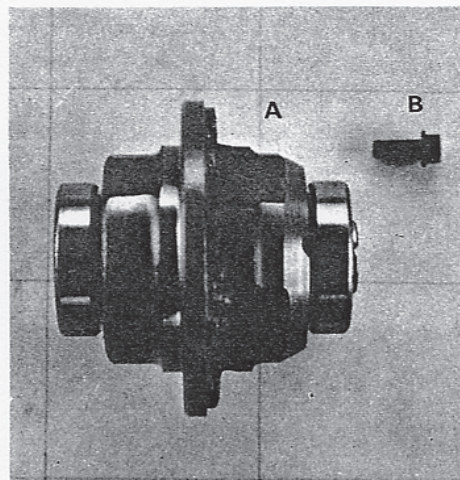

LIMITED SLIP DIFF			
A	41200-MS-R	LIMITED SLIP DIF ASS'Y	1
	41210-MS	LIMITED SLIP DIF ASS'Y	1
B	23190-634-9990 G	BOLT, SPECIAL 10mm, DIF,	10

The wheels and tires you to have are recommended to equip with 13 inches x 4.5~5J (Light wheel) and 165+70-13 radial tire.

WING & SKIRT		
00001-MSI-000	SKIRT, PLASTIC, FRONT.	1
00002-MSI-000	WING, PLASTIC, REAR.	1

Aerodynamically tested front and rear spoiler offer the stable steerability in high speed action.

★ Prices and parts numbers are subject to change without notice.