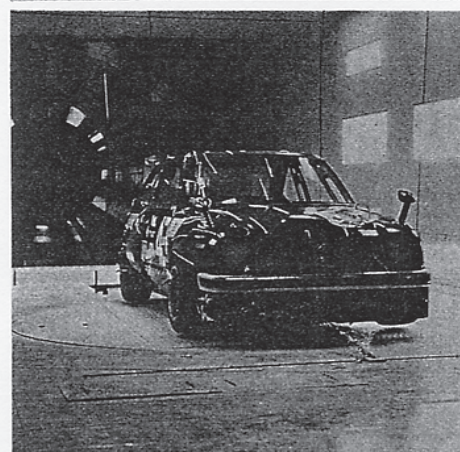

LIMITED SLIP DIFF			
A	41200-MS-R	LIMITED SLIP DIF ASS'Y	1
	41210-MS	LIMITED SLIP DIF ASS'Y	1
B	23190-634-9990 G	BOLT, SPECIAL 10mm, DIF,	10

The wheels and tires you to have are recommended to equip with 13 inches x 4.5~5J (Light wheel) and 165+70-13 radial tire.

Two different types of limited slip differential gears are provided, one for general motor sports and one for closed racing circuit.

In case you install racing type limited differential for public road, high driving technic will be required due to its special steerability.

WING & SKIRT		
00001-MSI-000	SKIRT, PLASTIC, FRONT.	1
00002-MSI-000	WING, PLASTIC, REAR.	1

Aerodynamically tested front and rear spoiler offer the stable steerability in high speed action.

★ Prices and parts numbers are subject to change without notice.

★ No claims shall be accepted by manufacturer.